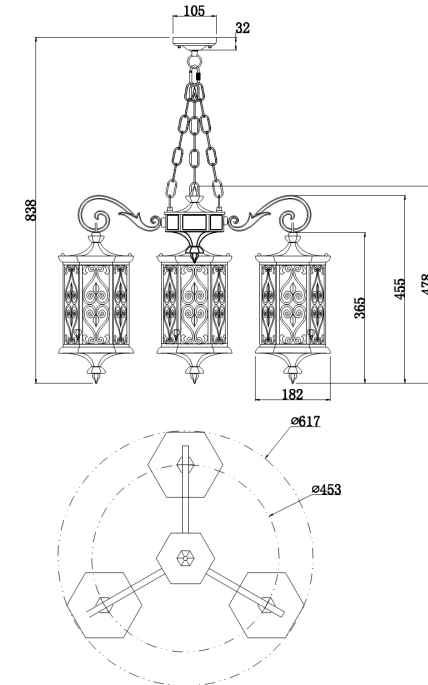

# Instruction

Collection: OUTDOOR  
Series: CANAL GRANDE  
Model: S102-73-43-R  
Ceiling

- Ceiling

3 x E27 (60W)

**MAYTONI**  
DECORATIVE LIGHTING

[www.maytoni.de](http://www.maytoni.de)