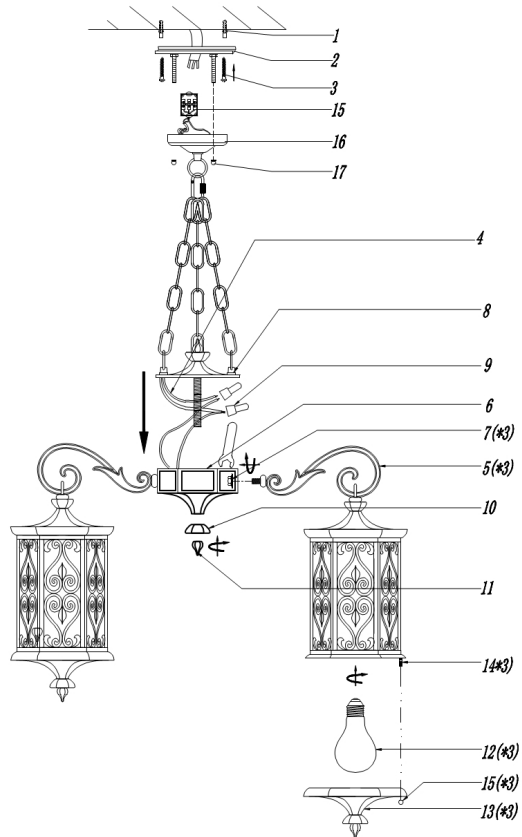

# Instruction

Collection: OUTDOOR  
Series: CANAL GRANDE  
Model: S102-73-43-R  
Ceiling

- Ceiling

3 x E27 (60W)

**MAYTONI**  
DECORATIVE LIGHTING

[www.maytoni.de](http://www.maytoni.de)