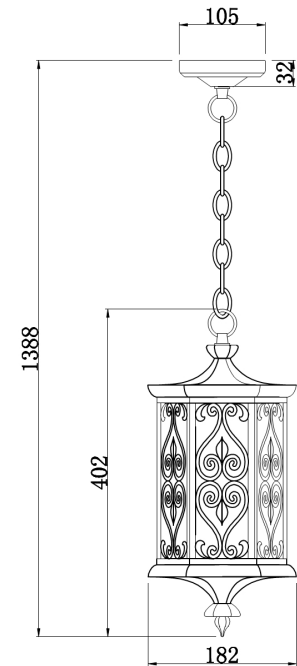

Instruction

Collection: OUTDOOR
Series: CANAL GRANDE
Model: S102-84-41-R
Ceiling

- Ceiling

1 x E27 (60W)

MAYTONI
DECORATIVE LIGHTING

www.maytoni.de