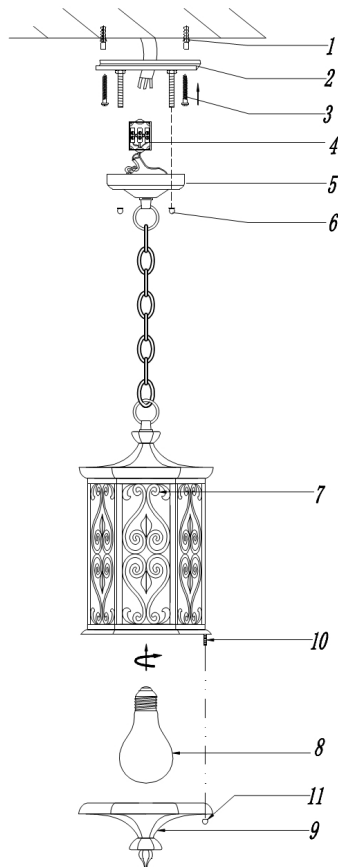

Instruction

Collection: OUTDOOR
Series: CANAL GRANDE
Model: S102-84-41-R
Ceiling

- Ceiling

1 x E27 (60W)

MAYTONI
DECORATIVE LIGHTING

www.maytoni.de