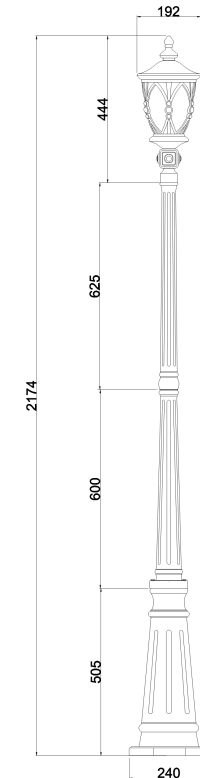

Instruction

Collection: OUTDOOR
Series: RUA AUGUSTA
Model: S103-210-61-R
Mobile

- Mobile

1 x E27 (100W)

MAYTONI
DECORATIVE LIGHTING

www.maytoni.de