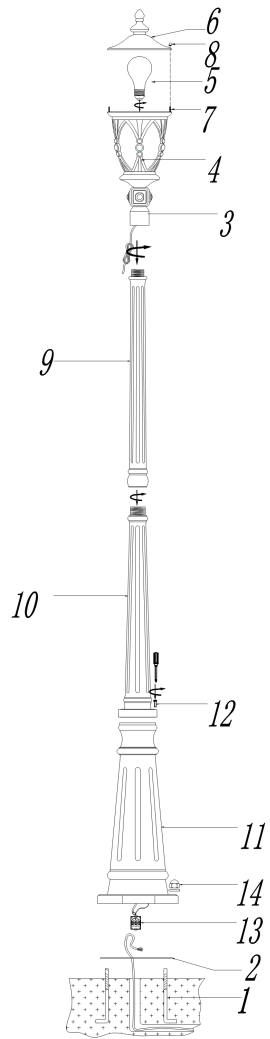

Instruction

Collection: OUTDOOR
Series: RUA AUGUSTA
Model: S103-210-61-R
Mobile

- Mobile

1 x E27 (100W)

MAYTONI
DECORATIVE LIGHTING

www.maytoni.de