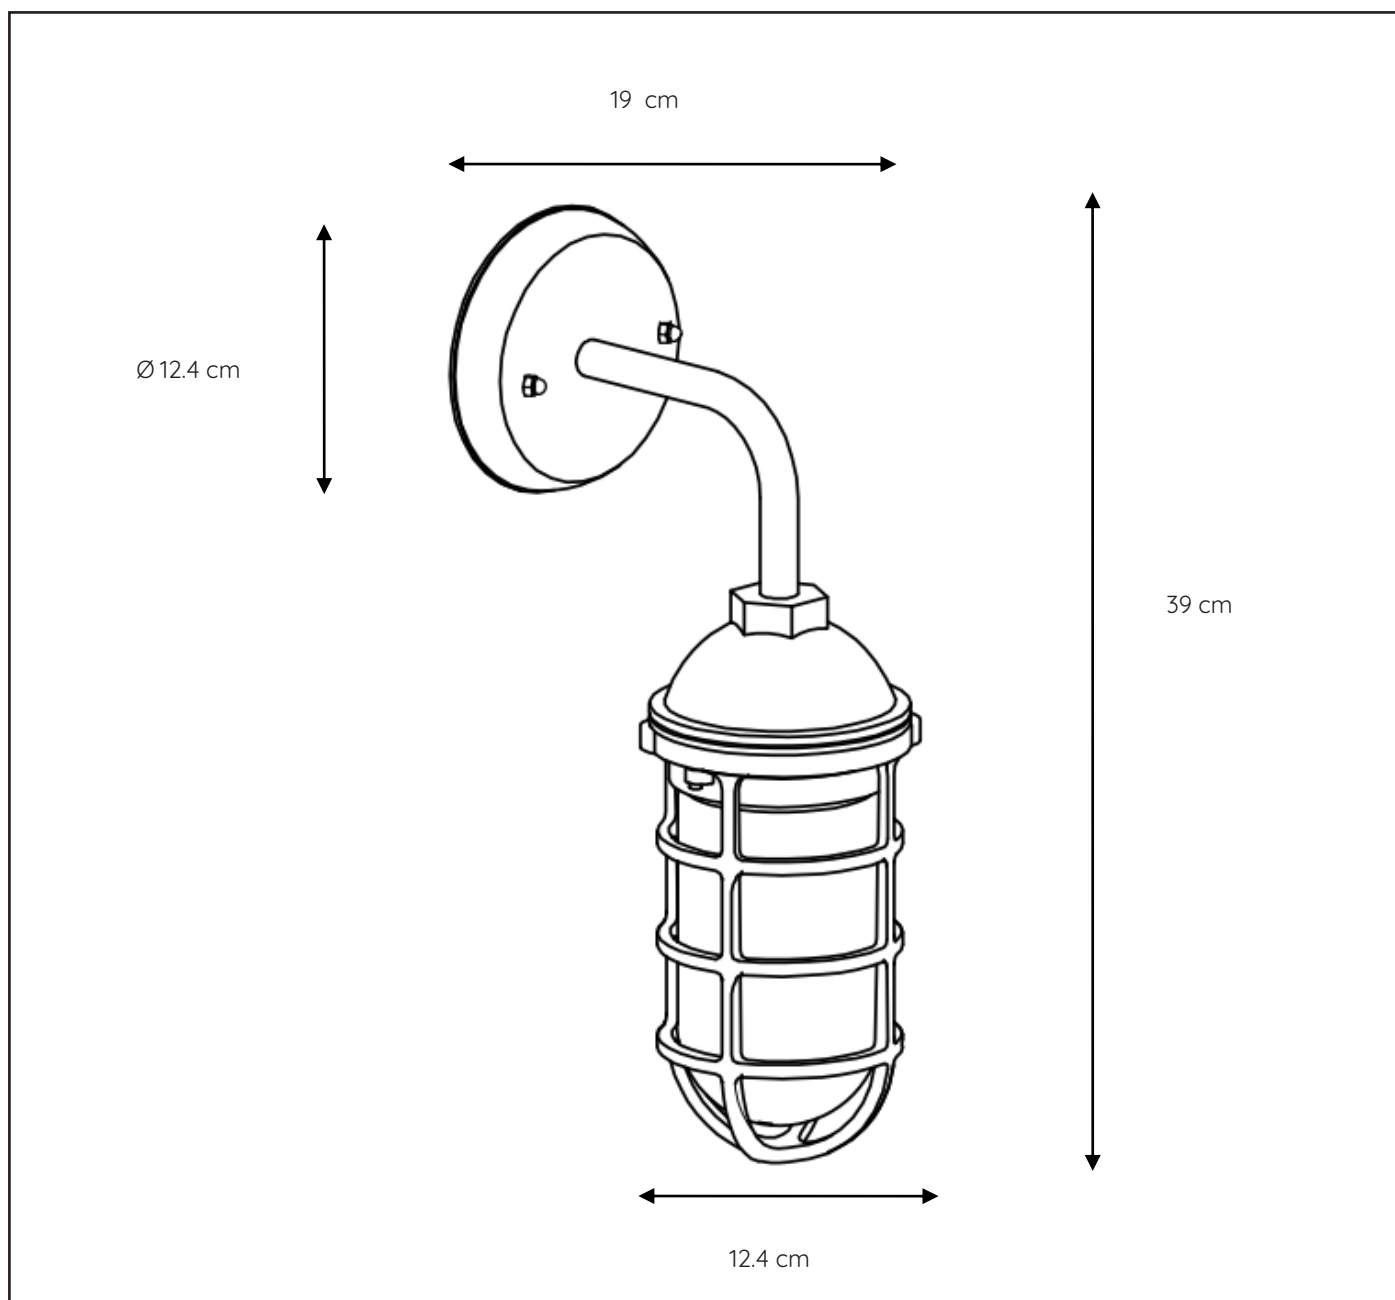

### General

**Dimensions LxWxH :** 19 cm x 12.4 cm x 39 cm  
**Height minimum :** 12.4 cm  
**Height maximum :** 39 cm  
**Dimensions shade LxWxH :** Ø11.8 cm x 19 cm  
**Main material :** Aluminum  
**Ceiling rose material :** -  
**Color :** Black  
**Style :** Classic  
**Shape :** Round  
**Weight :** 0.87 kg  
**Warranty :** 2 years

### Product specifications

**Dimmable :** No  
**Light direction :** Downlight  
**Adjustable in height :** No  
**Directional :** Non-Directional  
**Cable :** No  
**Cable length :** -  
**Sensor :** Without Sensor  
**Control :** Light Switch Control  
**IP-Class :** 44  
**Electric class :** 1  
**Light source including ?:** No  
**Lamp socket :** E27  
**Light source number :** 1  
**Power requirements :** 220-240V~50Hz  
**Bulb type & maximum wattage :** E27 max. 60W

IP44

IP54

IP65

IP67

Explanation of IP numbers for degrees of protection, see safety instruction manual in the box.

For more specifications of this product please visit

[www.lucide.com](http://www.lucide.com)

# LIMAL

Item number : 11876/01/30

EAN code : 5 411212114853

For more specifications, dimensions please visit

[www.lucide.com](http://www.lucide.com)