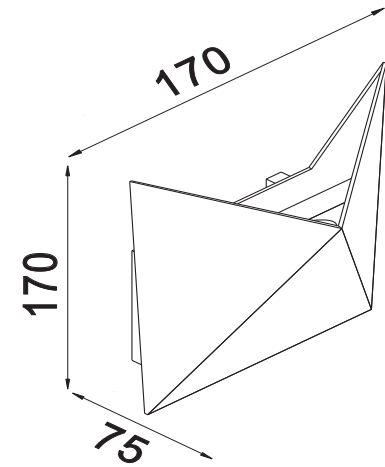

# Instruction

O802WL-L7W

MAX 8W  
640 Lumen

Model: O802WL-L7W  
Collection: Outdoor  
Series: Beekman

Wall Lamps