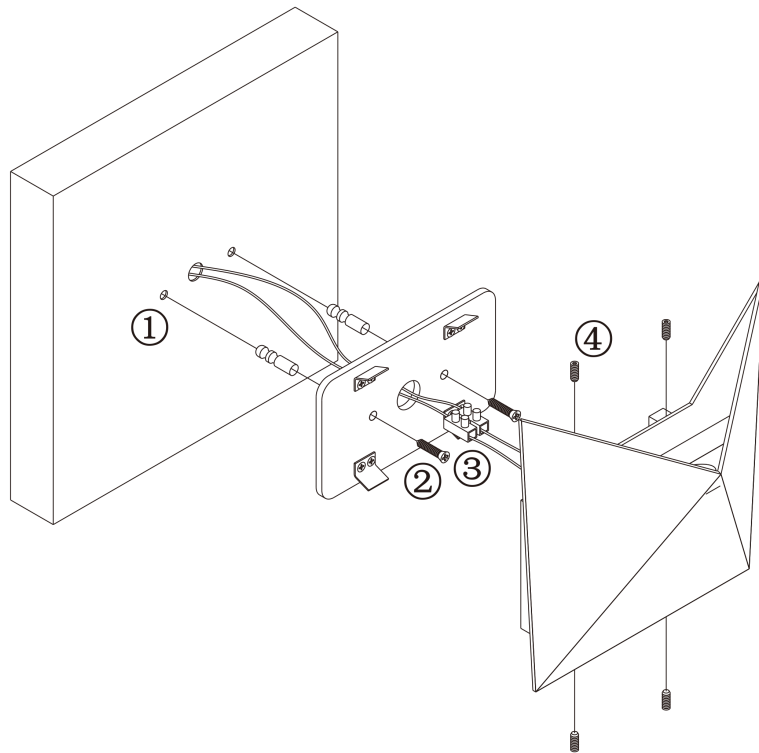

# Instruction

O802WL-L7W

MAX 8W  
640 Lumen

Model: O802WL-L7W  
Collection: Outdoor  
Series: Beekman

Wall Lamps