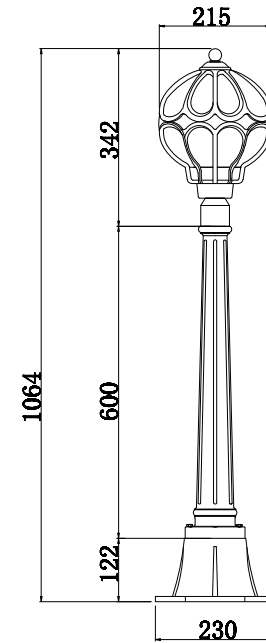

Instruction

O023FL-01G

1 x E27 (60W)

Model: O023FL-01G
Collection: Outdoor
Series: Via

Floor Lamps