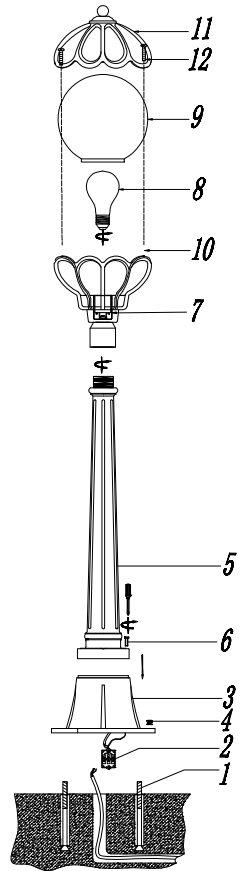

Instruction

O023FL-01G

1 x E27 (60W)

Model: O023FL-01G
Collection: Outdoor
Series: Via

Floor Lamps