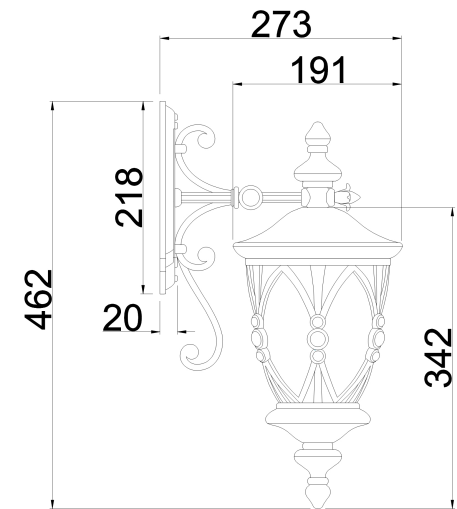

# Instruction

Collection: OUTDOOR  
Series: RUA AUGUSTA  
Model: S103-48-01-B  
Wall

- Wall

1 x E27 (60W)

**MAYTONI**  
DECORATIVE LIGHTING

[www.maytoni.de](http://www.maytoni.de)