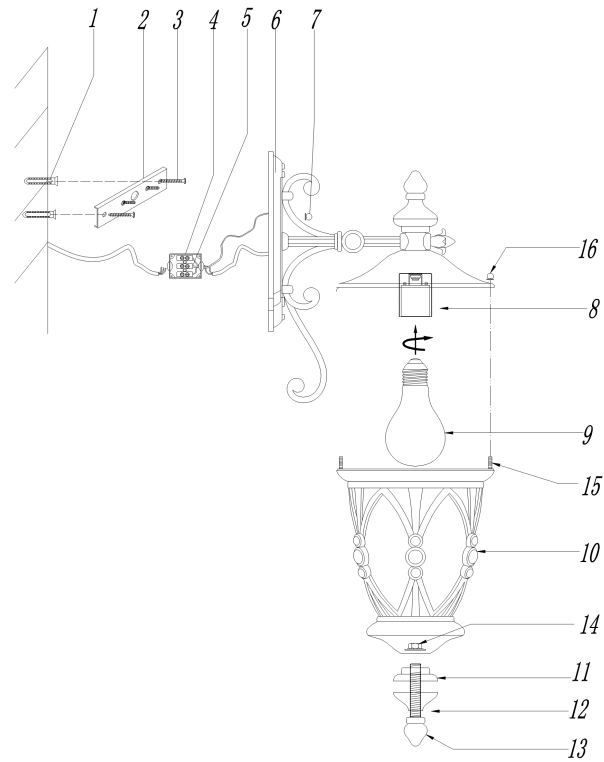

# Instruction

Collection: OUTDOOR  
Series: RUA AUGUSTA  
Model: S103-48-01-B  
Wall

- Wall

1 x E27 (60W)

**MAYTONI**  
DECORATIVE LIGHTING

[www.maytoni.de](http://www.maytoni.de)