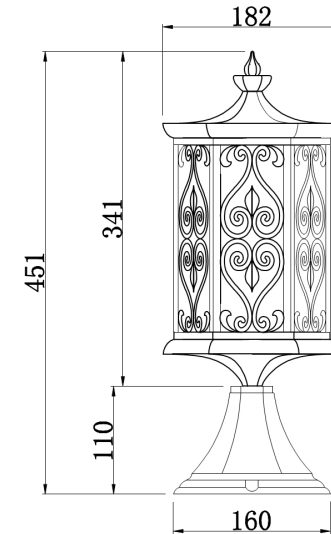

Instruction

Collection: OUTDOOR
Series: CANAL GRANDE
Model: S102-46-31-R
Mobile

- Mobile

1 x E27 (60W)

MAYTONI
DECORATIVE LIGHTING

www.maytoni.de