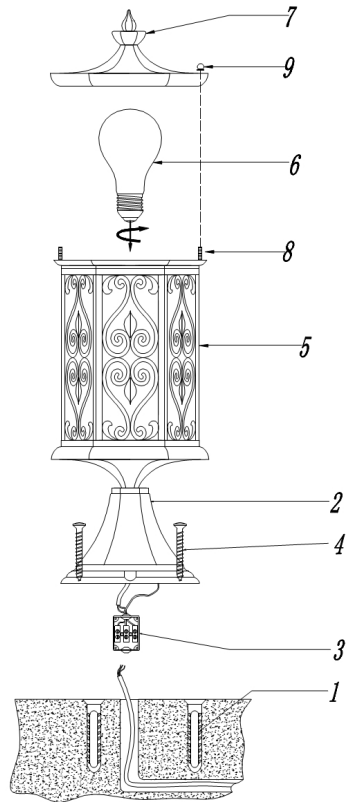

Instruction

Collection: OUTDOOR
Series: CANAL GRANDE
Model: S102-46-31-R
Mobile

- Mobile

1 x E27 (60W)

MAYTONI
DECORATIVE LIGHTING

www.maytoni.de