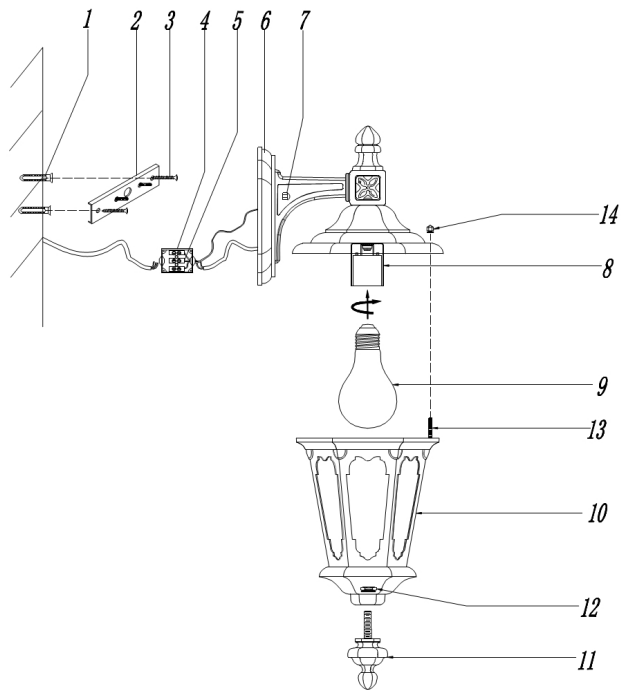

Instruction

Collection: OUTDOOR
Series: OXFORD
Model: S101-42-01-B
Wall

- Wall

1 x E27 (60W)

MAYTONI
DECORATIVE LIGHTING

www.maytoni.de