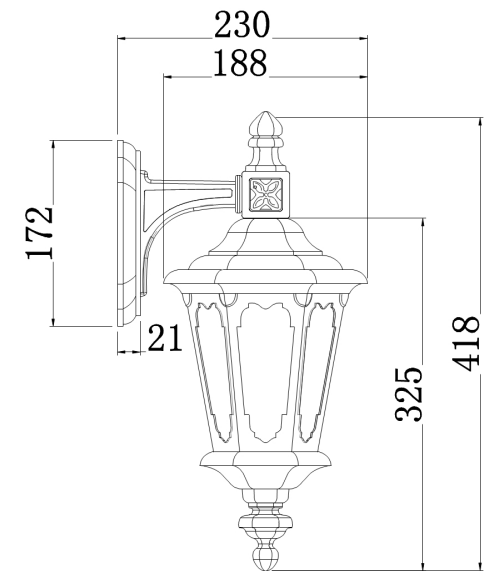

Instruction

Collection: OUTDOOR
Series: OXFORD
Model: S101-42-01-B
Wall

- Wall

1 x E27 (60W)

MAYTONI
DECORATIVE LIGHTING

www.maytoni.de