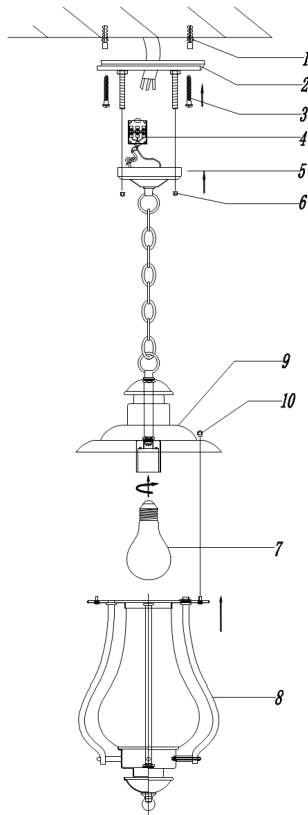

Instruction

Collection: OUTDOOR
Series: LA RAMBLA
Model: S104-10-41-R
Ceiling

Recommendation: use with LED bulbs

- Ceiling

1 x E27 (60W)

MAYTONI
DECORATIVE LIGHTING

www.maytoni.de