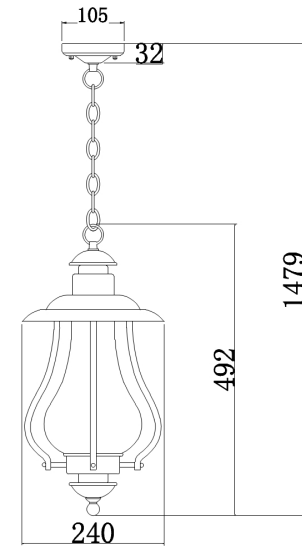

Instruction

Collection: OUTDOOR
Series: LA RAMBLA
Model: S104-10-41-R
Ceiling

Recommendation: use with LED bulbs

- Ceiling

1 x E27 (60W)

MAYTONI
DECORATIVE LIGHTING

www.maytoni.de