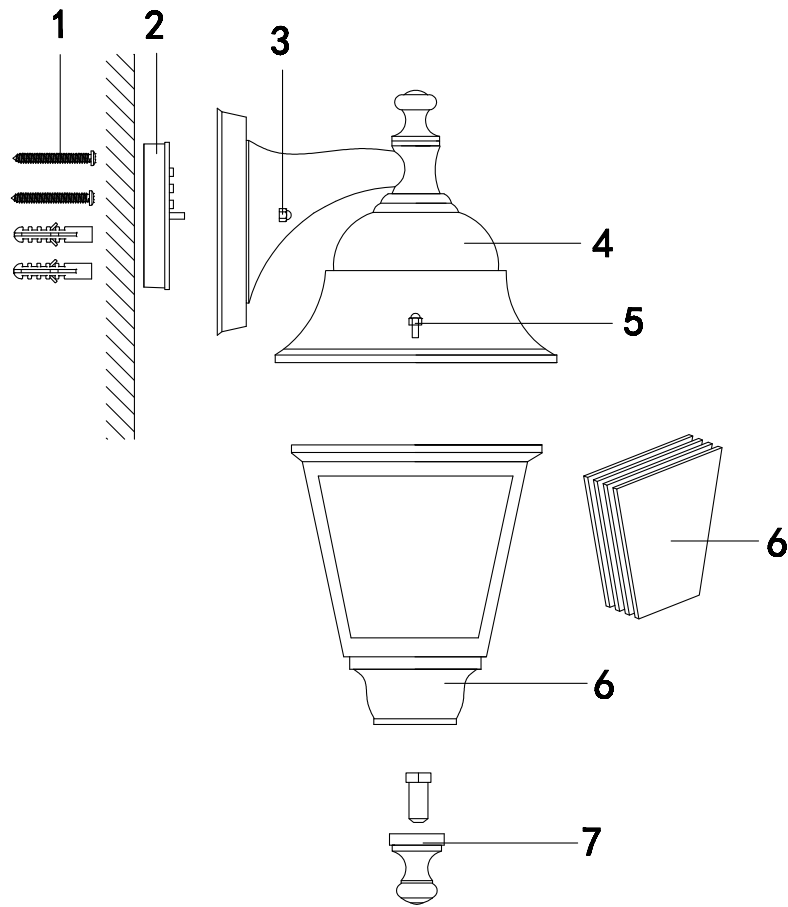

Instruction

O003WL-01B

1 x E27 (60W)

Model: O003WL-01B
Collection: Outdoor
Series: Abbey Road

Wall Lamps