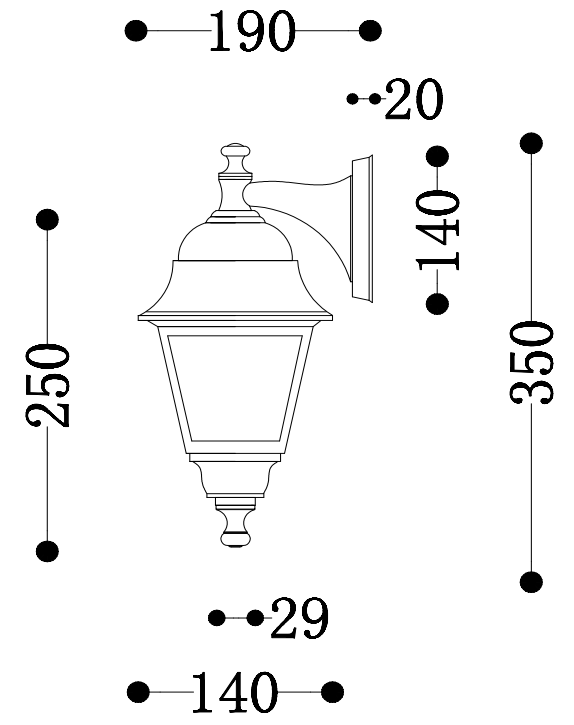

Instruction

O003WL-01B

1 x E27 (60W)

Model: O003WL-01B
Collection: Outdoor
Series: Abbey Road

Wall Lamps